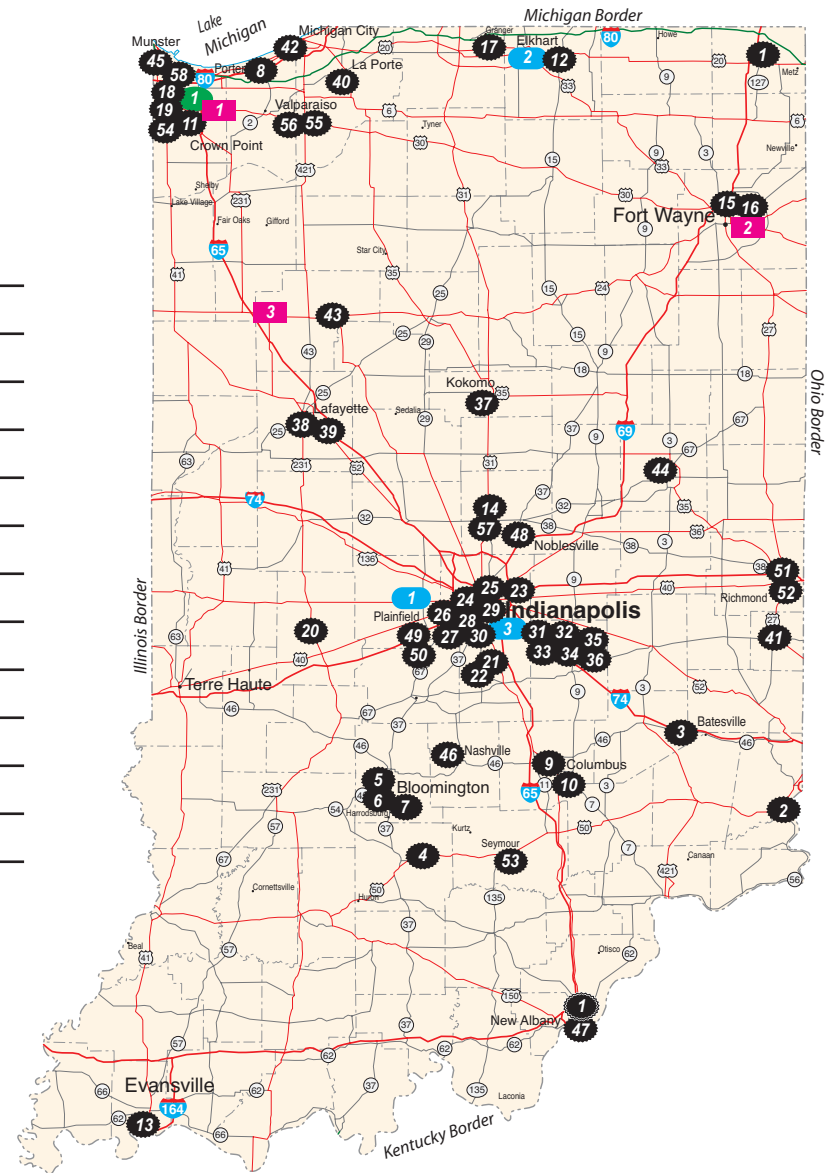

Last Updated on 7/25/17

Notes:

Series of horizontal lines for taking notes.

More Beer Notes:

Series of horizontal lines for more beer notes.

Breweries
 B=Brewpub (brew & sell beer/food on premise)
 C=Contract Brewery (brew/sell beer off premise)
 M=Microbrewery (brew beer/sell off premise)
 N=Nanobrewery (3 BBL or less)
 T=Taproom (sell beer on premise)
 P=Proprietary Brewpub (sells food and beer exclusively brewed for premise)
 R=Regional (large, brew beer/sell off premise)

BREWRIES

- 1. Chapman's Brewing M/T
2. Great Crescent Brewery B
3. Lil' Charlie's Rest. & Bwry. B
4. Salt Creek Brewery B
5. Bloomington Brewing B
6. Cutters Brewing M
7. Upland Brewing M
8. Hunter's Brewing B
9. Power House Brewing B
10. ZwanzigZ Pizza & Brewing B
11. Crown Brewing M
12. Iechyd Da Brewing B
13. Turoli's Main Street Brewery B
14. RAM/Big Horn Brewing B
15. Mad Anthony B/M
16. Summit City Brewerks B/M
17. Bare Hands Brewery M/T
18. New Oberpfalz Brewing M/T
19. Pokro Brewing B/M
20. Wasser Brewing B
21. BJ's Brewhouse B
22. Oaken Barrel B/M
23. Black Acre Brewery M/T
24. Bier Brewery M/T
25. Broad Ripple B
26. Brugge Brasserie B
27. Chilly Water Brewing B
28. Flat 12 Bierworks M
29. Fountain Square Bwry. M/T
30. RAM/Big Horn Brewing B
31. Rock Bottom B
32. Rock Bottom B
33. Sun King Brewing M
34. Thr3e Wise Men Brewery B
35. Tow Yard Brewing B
36. Triton Brewing M/T
37. Half Moon Brewery B
38. Lafayette Brewing B/M
39. People's Brewing M/T
40. Back Road Brewing M

During your travels, don't forget to pack your beer guide and a designated driver.

Legend section with symbols for Breweries, Beer Bars & Restaurants, Homebrew Shops, Beer Stores, and BOP - Brew on Premises. Includes a note to call for location and hours.

Legend