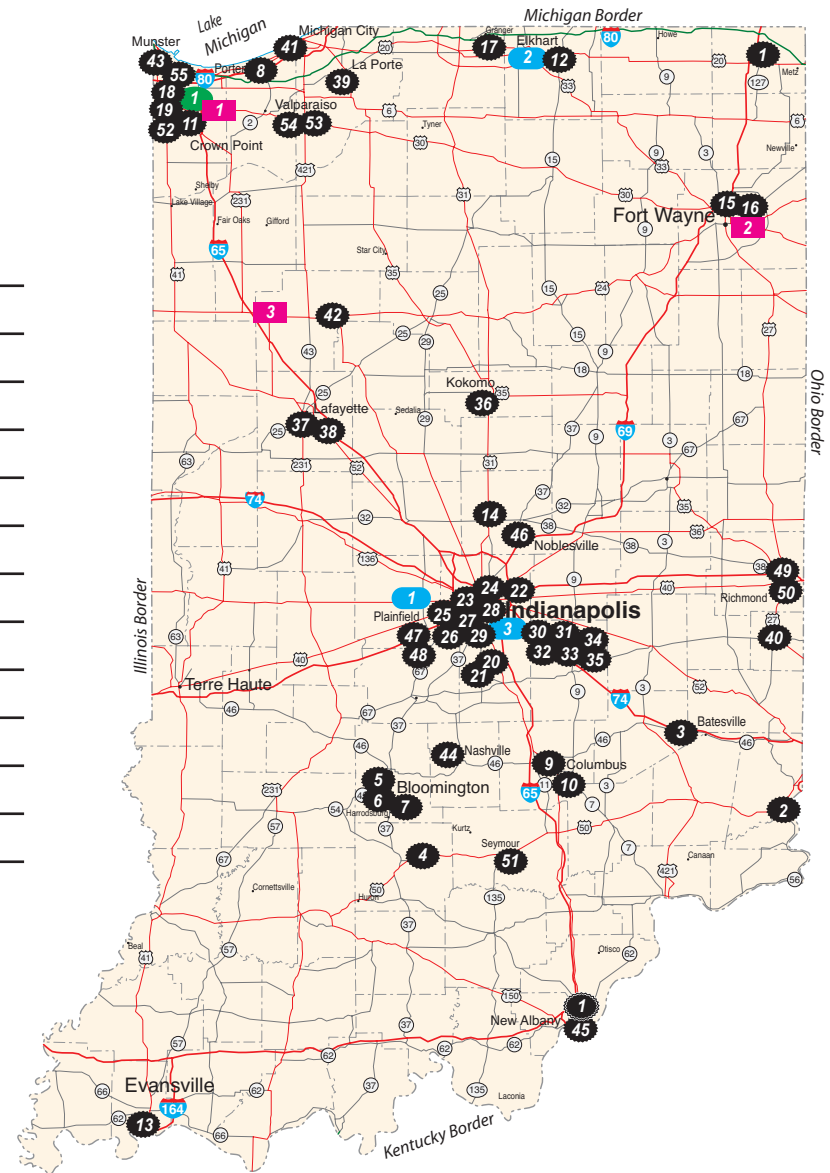

Last Updated on 5/24/17

Notes:

More Beer Notes:

Series of horizontal lines for taking notes.

Series of horizontal lines for taking more beer notes.

Legend section containing symbols and definitions for Breweries, Beer Bars & Restaurants, Homebrew Shops, Beer Stores, and BOP - Brew on Premises.

For Sponsorship opportunities call 1-800-474-7291 today!

www.goodbeermaps.com 1-800-474-7291