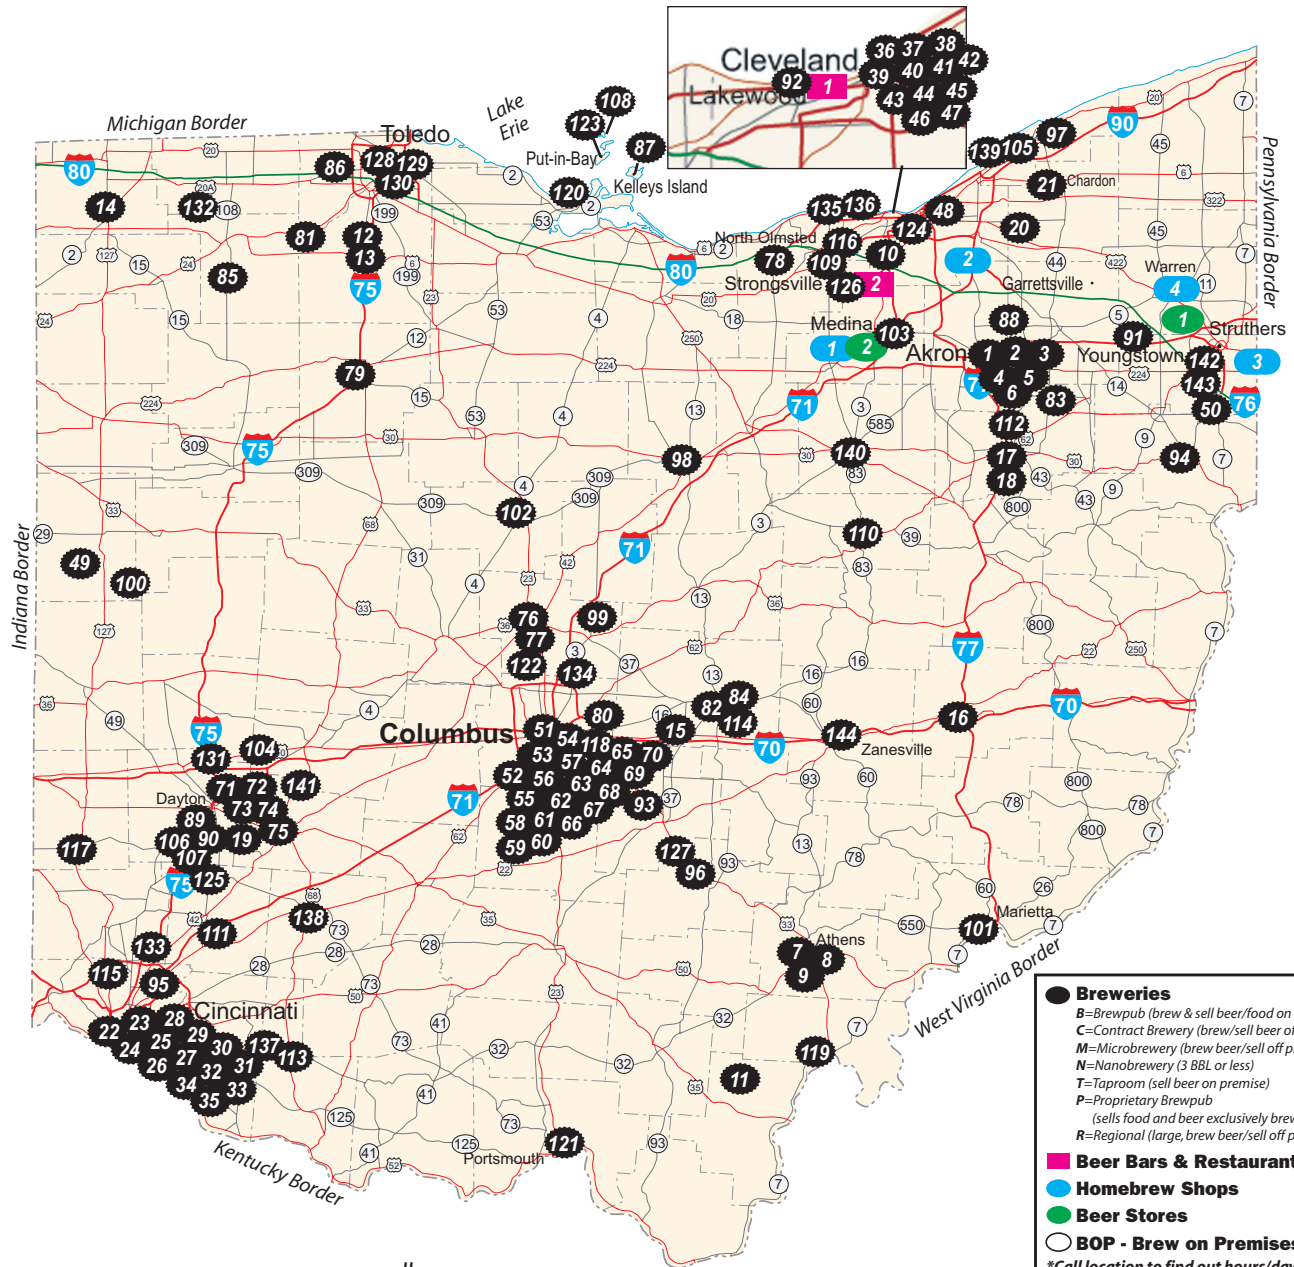

Last Updated on 5/24/17

Notes:

Horizontal lines for taking notes.

**Legend**

- Breweries**
  - B=Brewpub (brew & sell beer/food on premise)
  - C=Contract Brewery (brew/sell beer off premise)
  - M=Microbrewery (brew beer/sell off premise)
  - N=Nanobrewery (3 BBL or less)
  - T=Taproom (sell beer on premise)
  - P=Proprietary Brewpub (sells food and beer exclusively brewed for premise)
  - R=Regional (large, brew beer/sell off premise)
- Beer Bars & Restaurants** (pink square)
- Homebrew Shops** (blue circle)
- Beer Stores** (green circle)
- BOP - Brew on Premises** (white circle)

\*Call location to find out hours/days of operation

For Sponsorship opportunities call 1-800-474-7291 today!

www.goodbeermaps.com 1-800-474-7291

During your travels, don't forget to pack your beer guide and a designated driver.

#### Legend

- Breweries**  
B=Brewpub (brew & sell beer/food on premise)  
C=Contract Brewery (brew/sell beer off premise)  
M=Microbrewery (brew beer/sell off premise)  
N=Nanobrewery (3 BBL or less)  
T=Tapproom (sell beer on premise)  
P=Proprietary Brewpub (sells food and beer exclusively brewed for premise)  
R=Regional (large, brew beer/sell off premise)
- Beer Bars & Restaurants**
- Homebrew Shops**
- Beer Stores**
- BOP - Brew on Premises**  
\*Call location to find out hours/days of operation