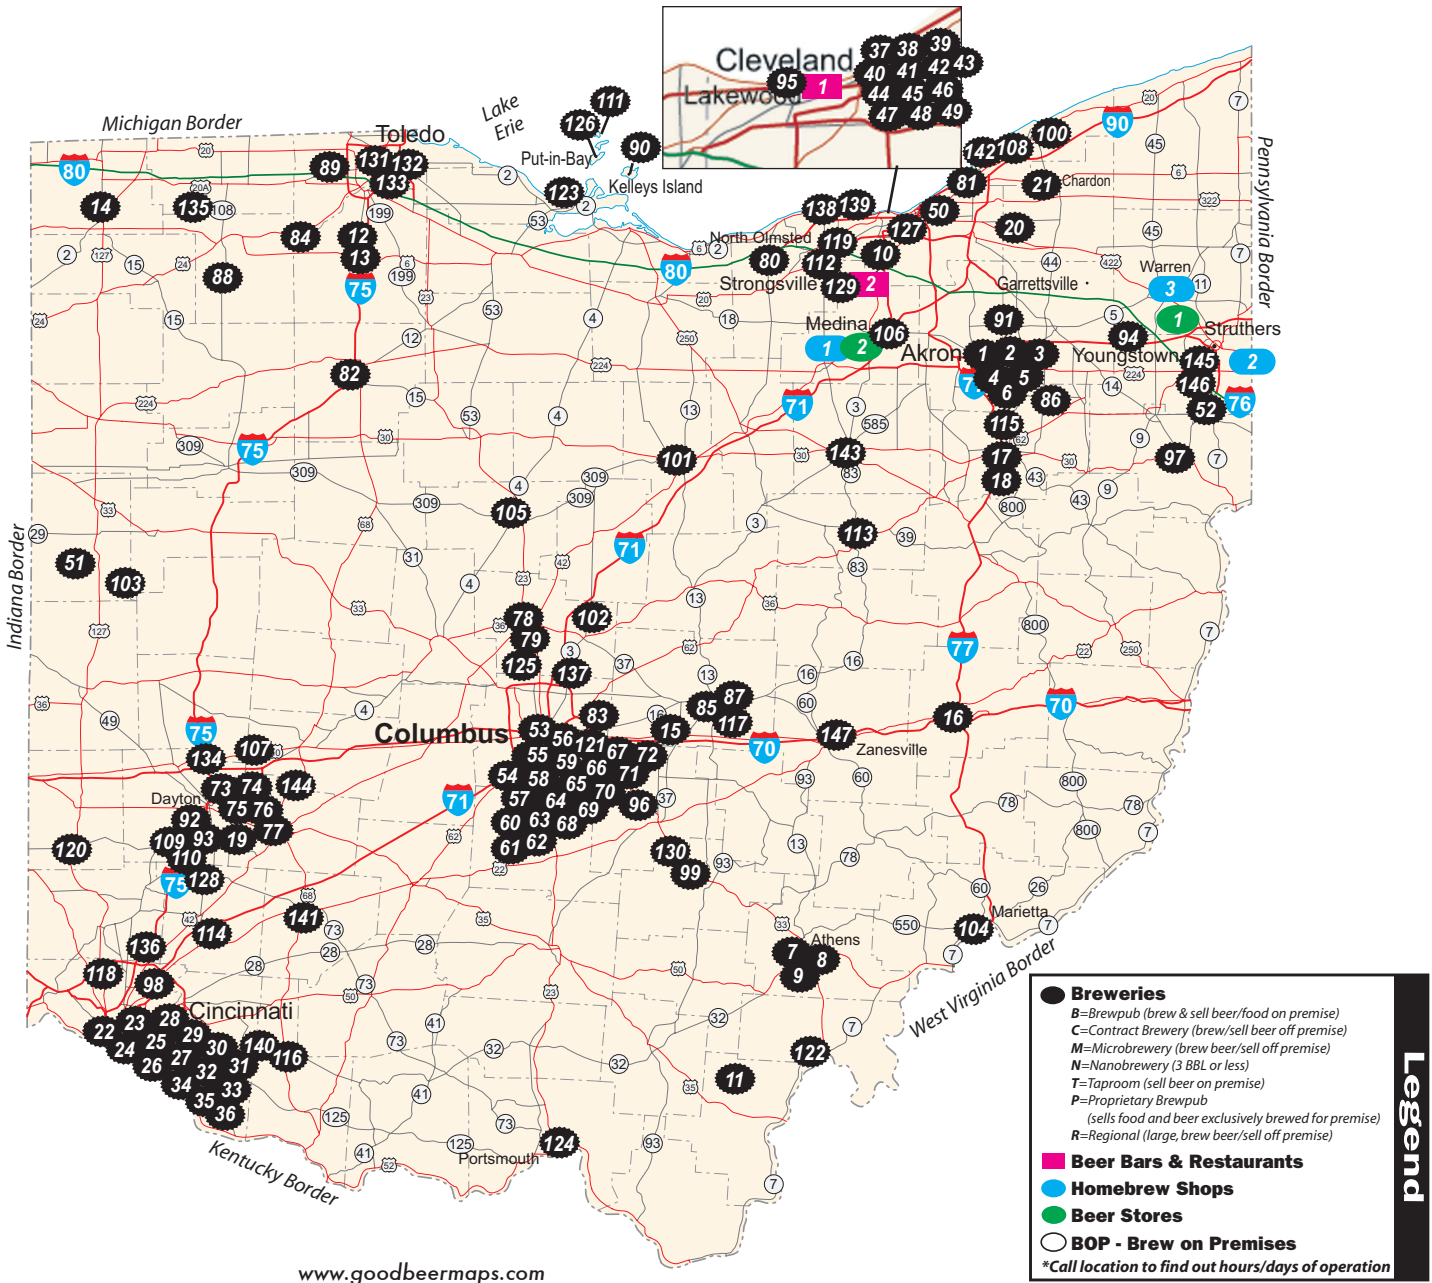

Last Updated on 7/25/17

Notes:

For Sponsorship opportunities
call 1-800-474-7291 today!

www.goodbeermaps.com
1-800-474-7291

BREWERIES

- | | |
|---|-----------------------|
| 1. Aqueduct Brewing M/T | Akron |
| 2. Brickoven Brewpub B | Akron |
| 3. Hoppin Frog B | Akron |
| 4. Mucky Duck Brewery M/T | Akron |
| 5. R. Shea Brewing M/T | Akron |
| 6. Thirsty Dog Brewing M/T | Akron |
| 7. Devil's Kettle Brewing M/T | Athens |
| 8. Jackie O's Pub & Brewery M | Athens |
| 9. Little Fish Brewing M/T | Athens |
| 10. Cornerstone Brewing B | Berea |
| 11. Old Mill Craft Beer M/T | Bidwell |
| 12. Bowling Green Beer Works N/T | Bowling Green |
| 13. Sugar Ridge Brewery M | Bowling Green |
| 14. Father John's Microbrewery B | Bryan |
| 15. Buckeye Lake Brewery B | Buckeye Lake |
| 16. Southside Brewing M/T | Cambridge |
| 17. Canton Brewery M/T | Canton |
| 18. Royal Docks Brewing B | Canton |
| 19. Lock 27 Brewing B | Centerville |
| 20. Lucky Owl Brewing N | Chagrin Falls |
| 21. Chardon Brew Works B | Chardon |
| 22. Bad Tom Smith Brewing M/T | Cincinnati |
| 23. Blank Slate Brewing M | Cincinnati |
| 24. Christian Moerlein Brewing M/T | Cincinnati |
| 25. Fifty West Brewing B | Cincinnati |
| 26. Listermann Brewing M/T | Cincinnati |
| 27. MadTree Brewing M/T | Cincinnati |
| 28. Moerlein Lager Haus B | Cincinnati |
| 29. Mt Carmel Brewing M/T | Cincinnati |
| 30. Paradise Brewery M/T | Cincinnati |
| 31. Rhinegeist Brewery M/T | Cincinnati |
| 32. Rock Bottom Brewery B | Cincinnati |
| 33. Taft's Ale House B | Cincinnati |
| 34. Tap & Screw Brewery M/T | Cincinnati |
| 35. Triple Digit Brewing M/T | Cincinnati |
| 36. Urban Artifact Brewing M/T | Cincinnati |
| 37. Buckeye Brewing m | Cleveland |
| 9985 Walford Ave | (216) 281-5347 |
| 38. Butcher & Brewer B | Cleveland |
| 39. Brick & Barrel M/T | Cleveland |
| 40. The Cleveland Brewery M/T | Cleveland |
| 41. Great Lakes Brewing R | Cleveland |
| 42. Hofbrauhaus B | Cleveland |
| 43. Market Garden Brewery B | Cleveland |
| 44. Nano Brew Cleveland B | Cleveland |
| 45. Platform Beer B | Cleveland |
| 46. Portside Brewery M/T | Cleveland |