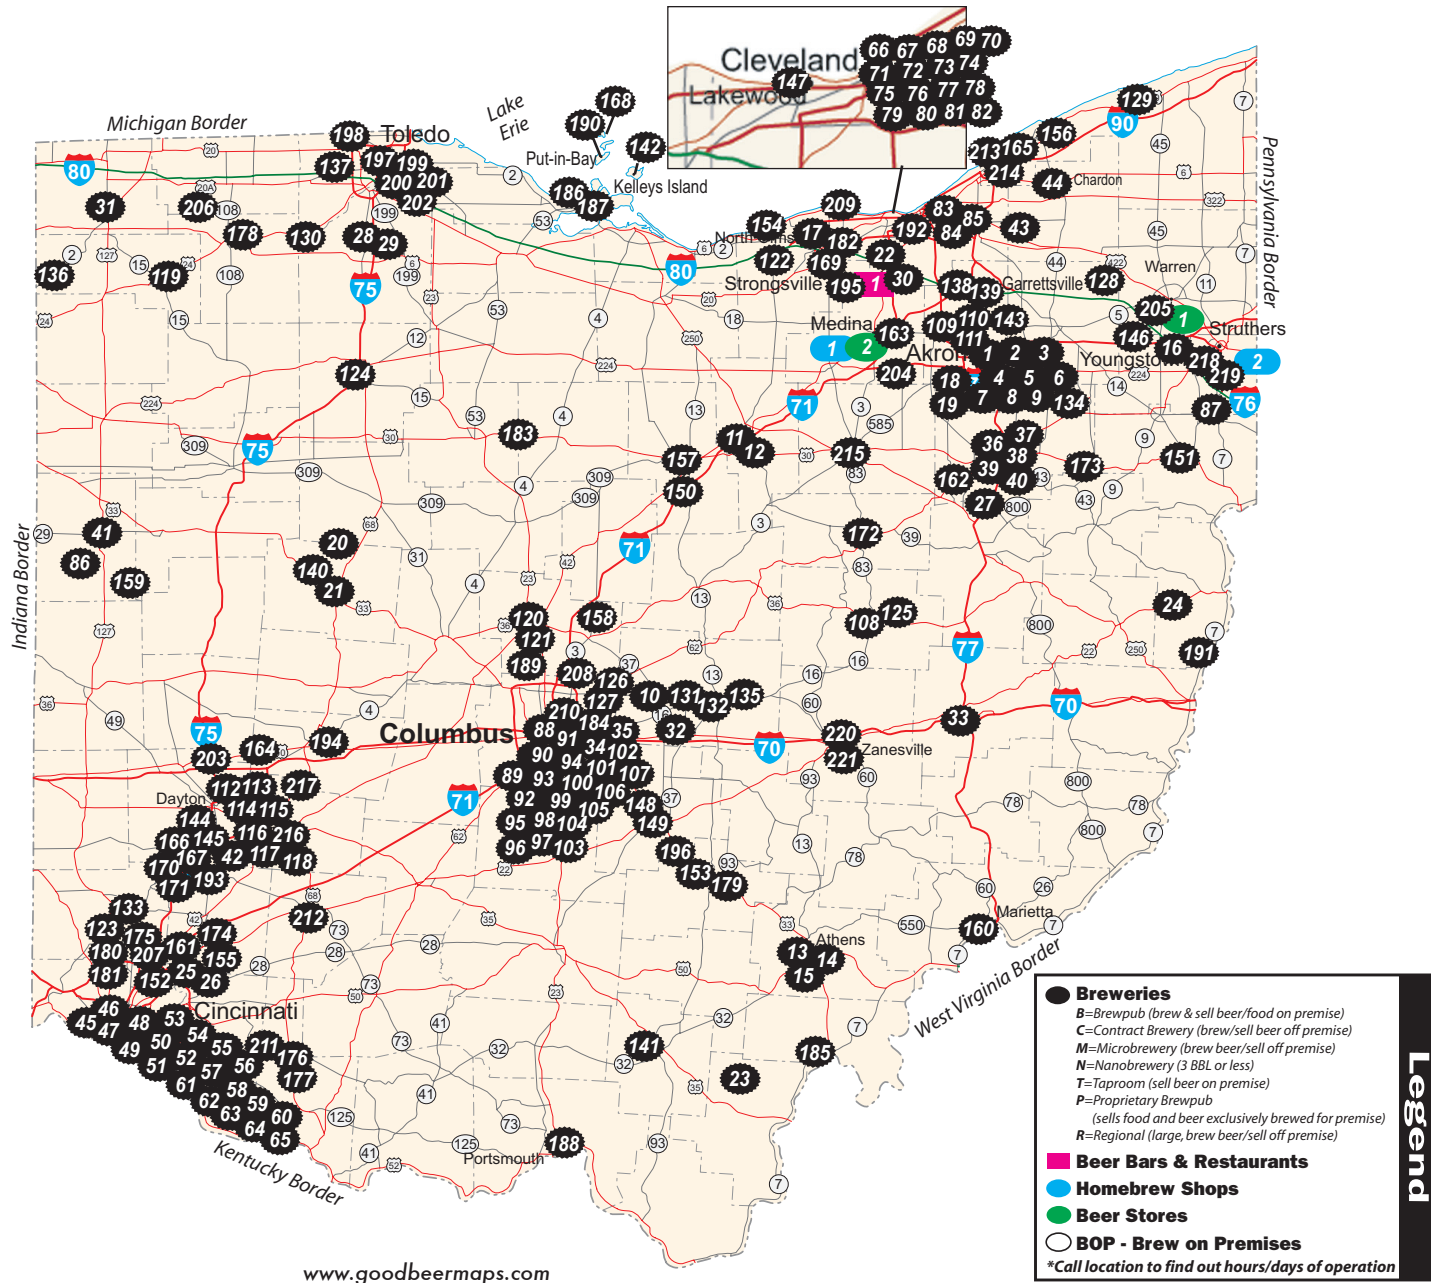

Last Updated on 2/8/2019

Notes:

Horizontal lines for notes

For Sponsorship opportunities call 1-800-474-7291 today!

www.goodbeermaps.com 1-800-474-7291

Legend

FINE BARS

1. **Brewkettle Taproom** Strongsville
8377 Pearl Rd (440) 239-8788

GOOD BEER STORES

1. **Vintage Estate Wine & Beer** Boardman
7317 South Ave (330) 629-8080

www.vewinebeer.com

2. **North Court Beverage** Medina
998 N. Court St (330) 723-0041

HOME BREW SHOPS

1. **North Court Beverage** Medina
998 N. Court St (330) 723-0041

During your travels, don't forget to pack your beer guide and a designated driver.

Have you found a Brewery during your travels that's not listed here? Contact us at 1-800-474-7291.

Legend

- **Breweries**
 - B=Brewpub (brew & sell beer/food on premise)
 - C=Contract Brewery (brew/sell beer off premise)
 - M=Microbrewery (brew beer/sell off premise)
 - N=Nanobrewery (3 BBL or less)
 - T=Taproom (sell beer on premise)
 - P=Proprietary Brewpub (sells food and beer exclusively brewed for premise)
 - R=Regional (large, brew beer/sell off premise)
- **Beer Bars & Restaurants**
- **Homebrew Shops**
- **Beer Stores**
- **BOP - Brew on Premises**

*Call location to find out hours/days of operation