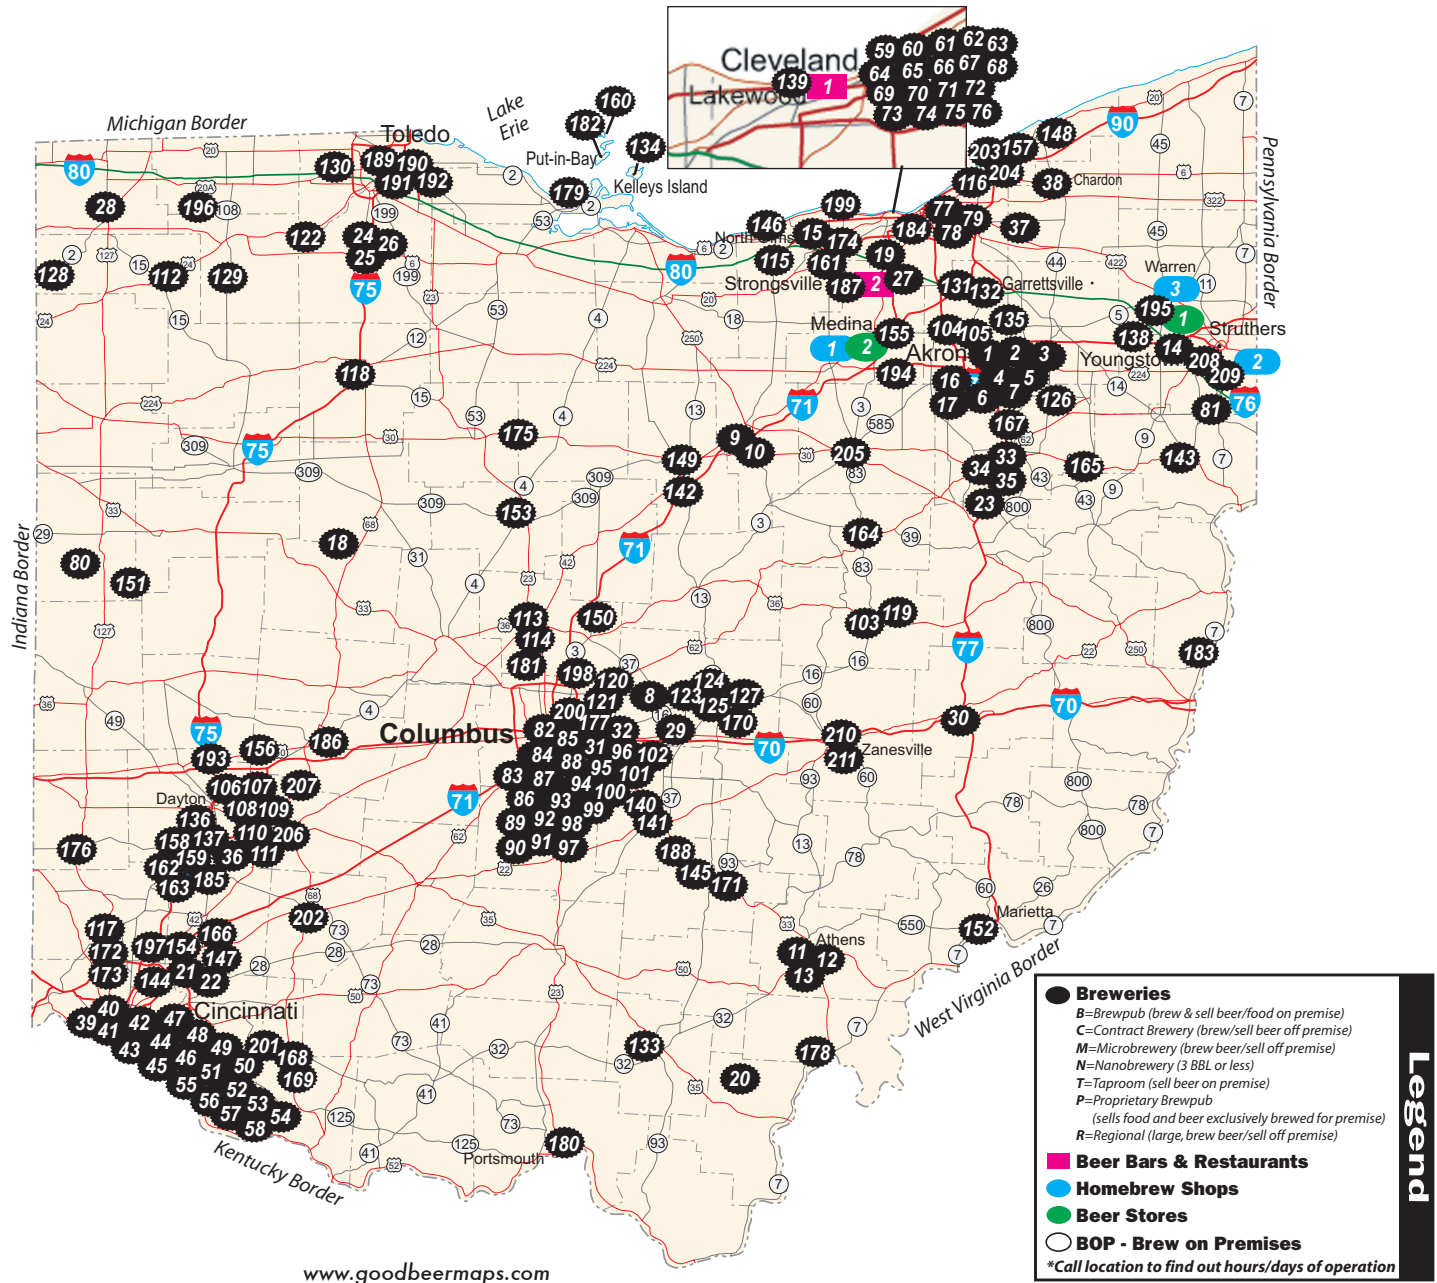

For Sponsorship opportunities call 1-800-474-7291 today!

www.goodbeermaps.com 1-800-474-7291

Legend