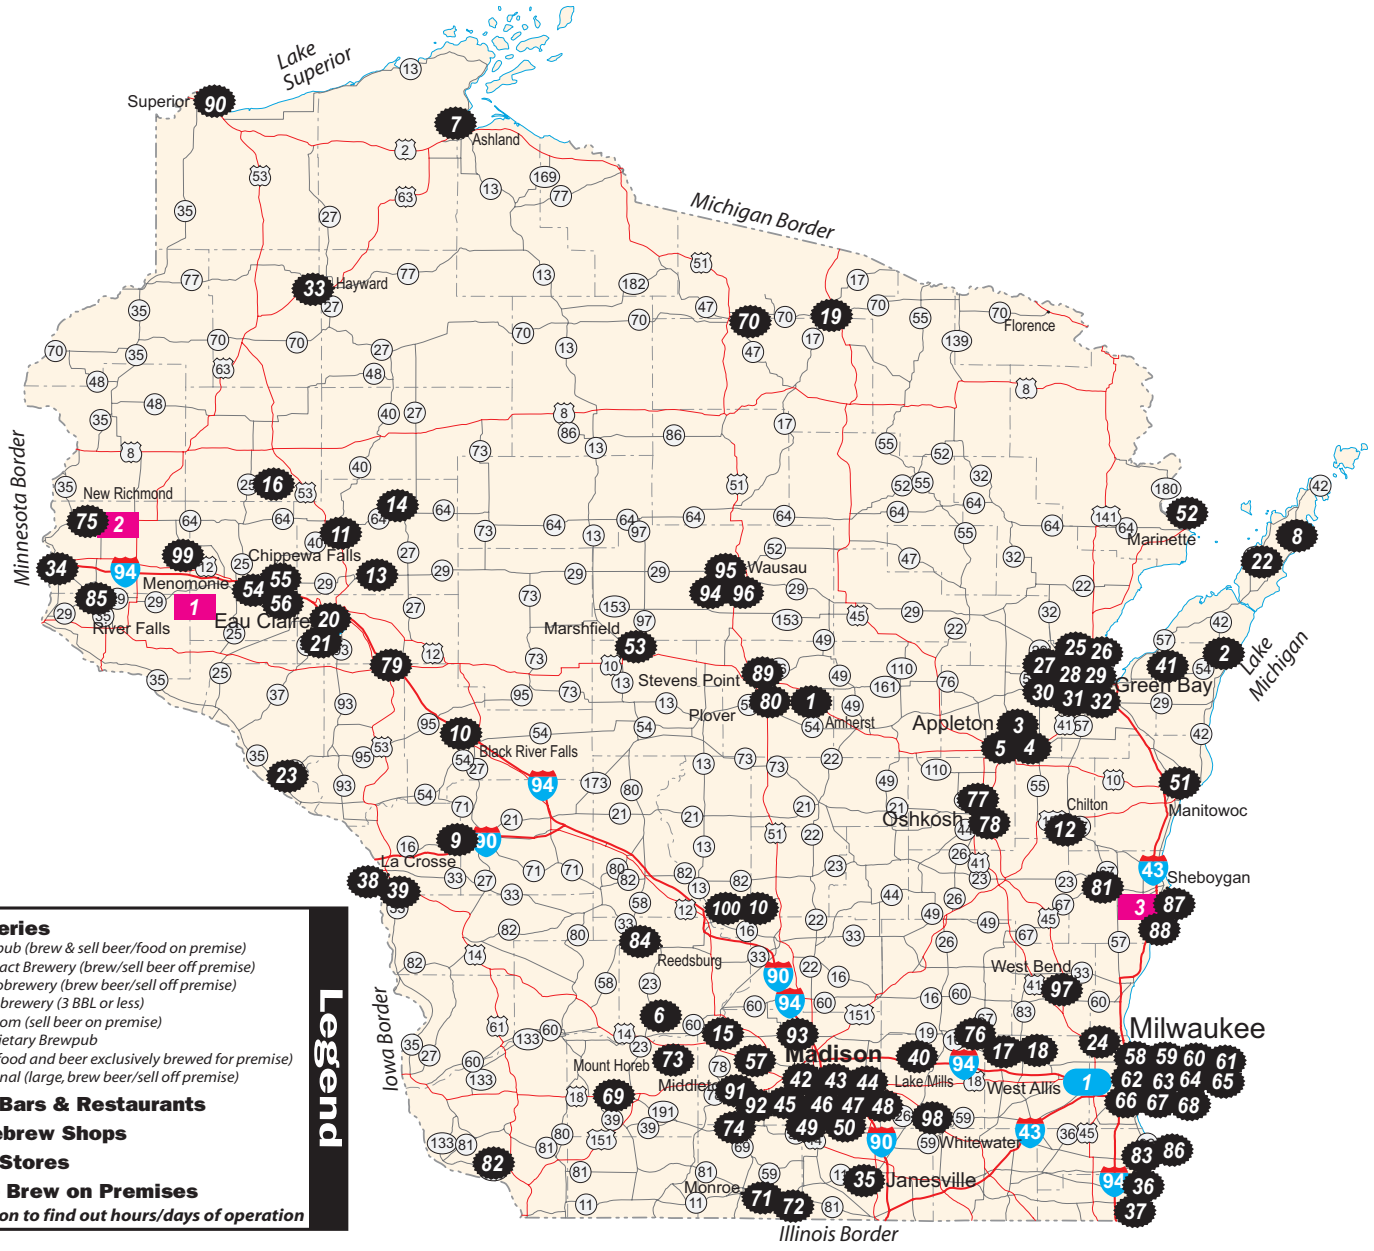

Last Updated on 5/24/17

Notes:

Horizontal lines for taking notes.

**Legend**

- Breweries**
  - B=Brewpub (brew & sell beer/food on premise)
  - C=Contract Brewery (brew/sell beer off premise)
  - M=Microbrewery (brew beer/sell off premise)
  - N=Nanobrewery (3 BBL or less)
  - T=Taproom (sell beer on premise)
  - P=Proprietary Brewpub (sells food and beer exclusively brewed for premise)
  - R=Regional (large, brew beer/sell off premise)
- Beer Bars & Restaurants**
- Homebrew Shops**
- Beer Stores**
- BOP - Brew on Premises**

87. 3 Sheeps Brewing B Sheboygan  
 88. 8th Street Ale Haus B Sheboygan  
 89. Stevens Point R Stevens Point  
 90. Thirsty Pagan B Superior  
 91. Hop Haus Brewing M/T Verona  
 92. Wisconsin Brewing M/T Verona  
 1079 American Way (608) 848-1079  
 93. Parched Eagle Brewpub B Waunakee  
 94. Bull Falls Brewery M Wausau  
 95. Great Dane B Wausau  
 96. Redeye Brewing B Wausau  
 97. Riverside Brewery B West Bend  
 98. Fun Hunters B Whitewater  
 99. Dave's Brewfarm M Wilson  
 100. Dells Brewing B Wisconsin Dells  
 101. Port Huron Brewing M/T Wisconsin Dells

## FINE BARS

1. The Raw Deal Menomonie  
 603 S Broadway (715) 231-3255  
 2. The Old Saloon New Richmond  
 145 S Knowles Ave (715) 246-2337  
 3. 8th Street Ale Haus Sheboygan  
 1132 N 8th St (920) 208-7540

- Breweries**  
 B=Brewpub (brew & sell beer/food on premise)  
 C=Contract Brewery (brew/sell beer off premise)  
 M=Microbrewery (brew beer/sell off premise)  
 N=Nanobrewery (3 BBL or less)  
 T=Taproom (sell beer on premise)  
 P=Proprietary Brewpub  
 (sells food and beer exclusively brewed for premise)  
 R=Regional (large, brew beer/sell off premise)
- Beer Bars & Restaurants**  
**● Homebrew Shops**  
**● Beer Stores**  
**○ BOP - Brew on Premises**  
 \*Call location to find out hours/days of operation