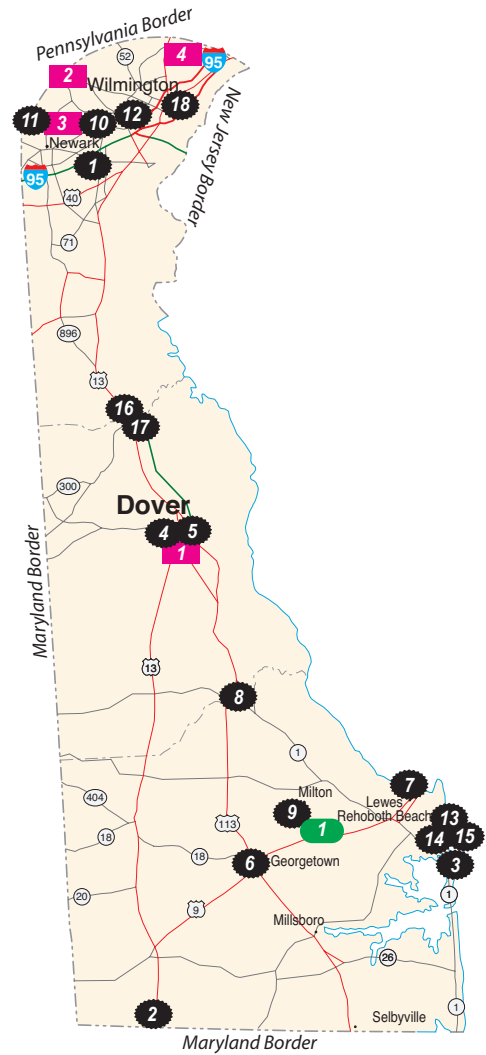

# DELAWARE

**Notes:**

---

---

---

---

---

---

**Breweries**  
*B*=Brewpub (brew & sell beer/food on premise)  
*C*=Contract Brewery (brew/sell beer off premise)  
*M*=Microbrewery (brew beer/sell off premise)  
*N*=Nanobrewery (3 BBL or less)  
*T*=Taproom (sell beer on premise)  
*P*=Proprietary Brewpub  
 (sells food and beer exclusively brewed for premise)  
*R*=Regional (large, brew beer/sell off premise)

www.goodbeermaps.com  
1-508-308-7889