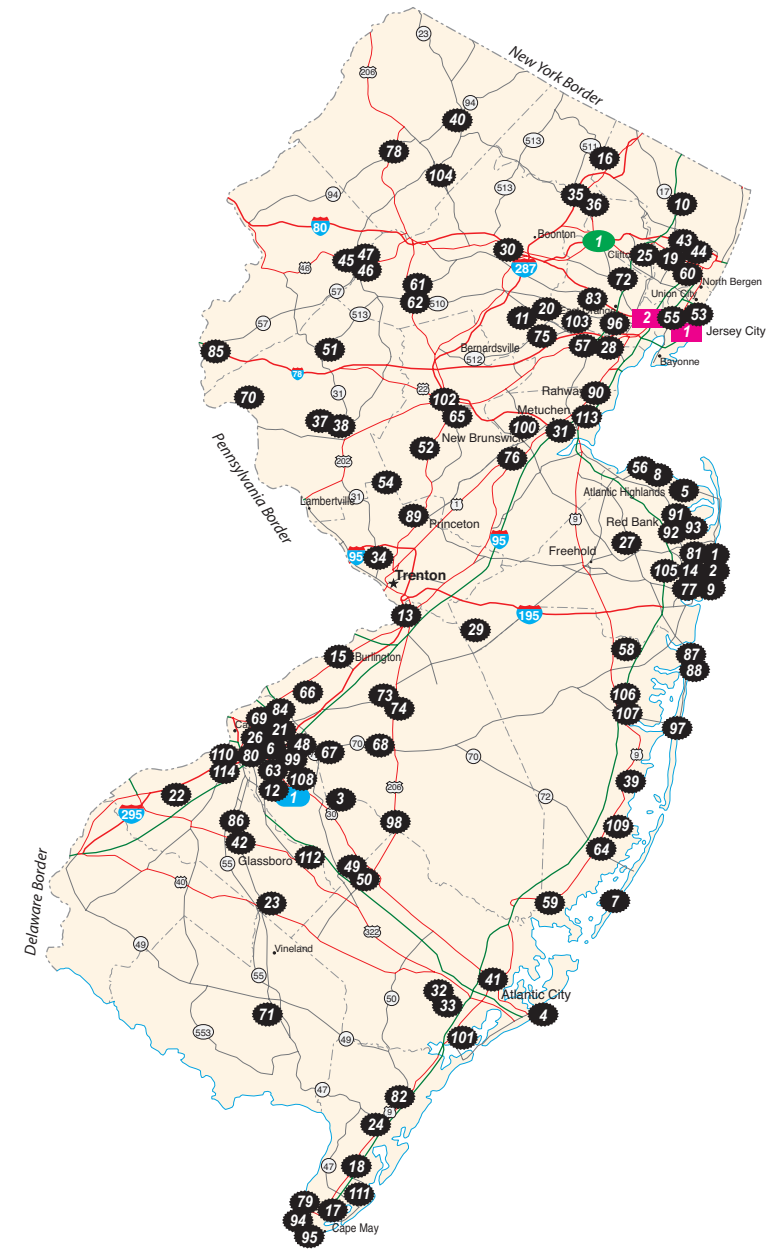

New Jersey

Notes:

● Breweries

- B=Brewpub (brew & sell beer/food on premise)
- C=Contract Brewery (brew/sell beer off premise)
- M=Microbrewery (brew beer/sell off premise)
- N=Nanobrewery (3 BBL or less)
- T=Taproom (sell beer on premise)
- P=Proprietary Brewpub (sells food and beer exclusively brewed for premise)
- R=Regional (large, brew beer/sell off premise)

Have you found a Brewery here your travels that's not listed here? Contact us at 1-508-308-7889.

During your travels, don't forget to pack your beer guide and a designated driver.

Legend

Breweries
B=Brewpub (brew & sell beer/food on premise)
C=Contract Brewery (brew/sell beer off premise)
M=Microbrewery (brew beer/sell off premise)
N=Nanobrewery (3 BBL or less)
T=Taproom (sell beer on premise)
P=Proprietary Brewpub
 (sells food and beer exclusively brewed for premise)
R=Regional (large, brew beer/sell off premise)

Beer Bars & Restaurants

Homebrew Shops

Beer Stores

BOP - Brew on Premises
 *Call location to find out hours/days of operation