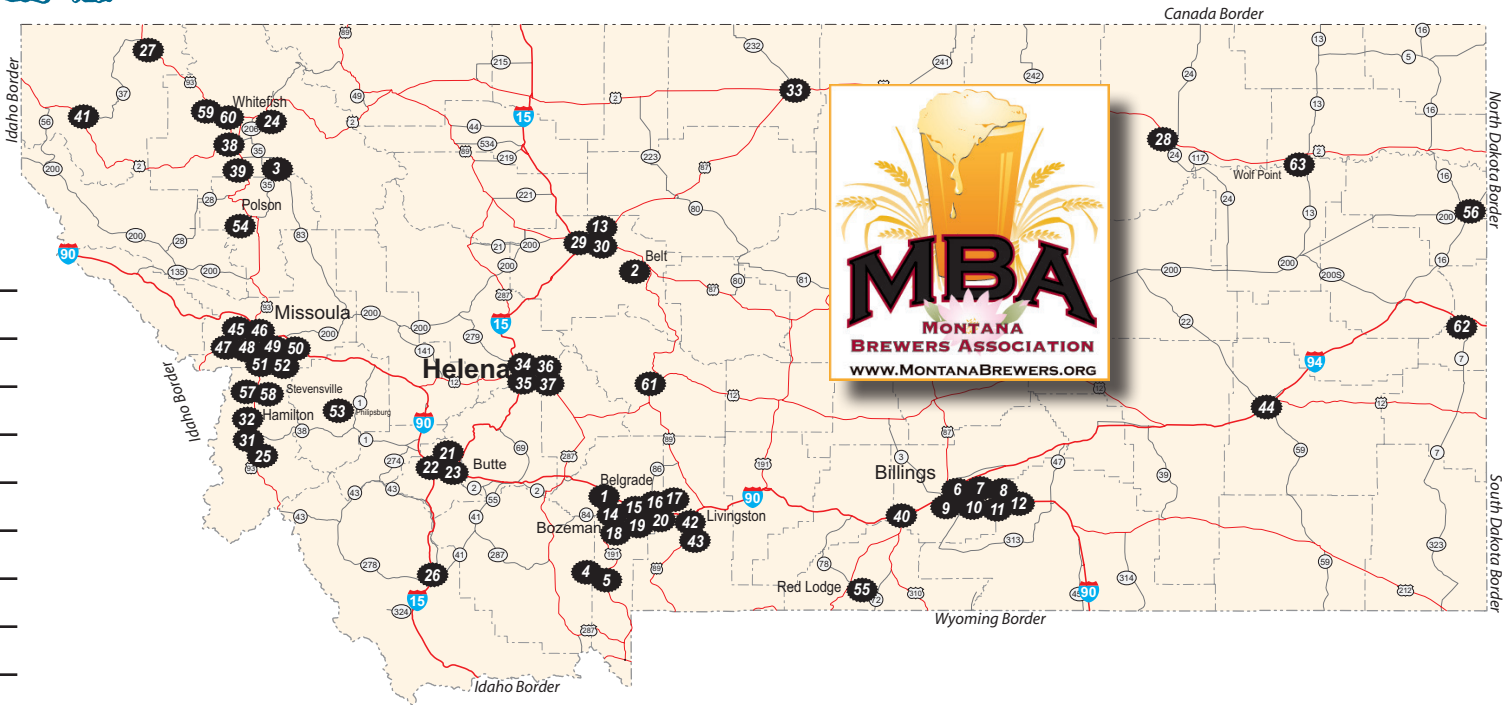

# MONTANA

**Notes:**

---

---

---

---

---

---

# MONTANA

## BREWERIES

- 1. Madison River **M**
- 2. Harvest Moon **M**
- 3. Flathead Lake Brewing **B**
- 4. Beehive Basin Brewery **M/T**
- 5. Lone Peak Brewery **M**
- 6. Angry Hank's **M/T**
- 7. Canyon Creek Brewing **M/T**
- 8. Carter's Brewing **B**
- 9. Montana Brewing **B**
- 10. Thirsty Street Brewing **B**
- 11. Uberbrew **B**
- 12. Yellowstone Valley **M/T**
- 13. Black Eagle Brewery **B**
- 14. 406 Brewing **B**
- 15. Bozeman Brewing **B**
- 16. Bridger Brewing **B**
- 17. Bunkhouse Brewery **M/T**
- 18. MAP Brewing **B**
- 19. Outlaw Brewing **M/T**
- 20. White Dog Brewing **M/T**
- 21. Butte Brewing **M**
- 22. Muddy Creek Brewing **M/T**
- 23. Quarry Brewing **M/T**
- 24. Backslope Brewing **B**
- 25. Bandit Brewing **N/T**
- 26. Beaverhead Brewing **M/T**
- 27. HA Brewing **M/T**
- 28. **Busted Knuckle Brewery M/T**
- 29. The Front Brewing **B**
- 30. **Mighty Mo Brewing B**
- 31. Bitter Root Brewing **M**
- 32. Higherground Brewing **B**
- 33. Triple Dog Brewing **M/T**

- Belgrade
- Belt
- Bigfork
- Big Sky
- Big Sky
- Billings
- Billings
- Billings
- Billings
- Billings
- Billings
- Billings
- Black Eagle
- Bozeman
- Bozeman
- Bozeman
- Bozeman
- Bozeman
- Bozeman
- Bozeman
- Butte
- Butte
- Butte
- Columbia Falls
- Darby
- Dillon
- Eureka
- Glasgow
- Great Falls
- Great Falls
- Hamilton
- Hamilton
- Havre