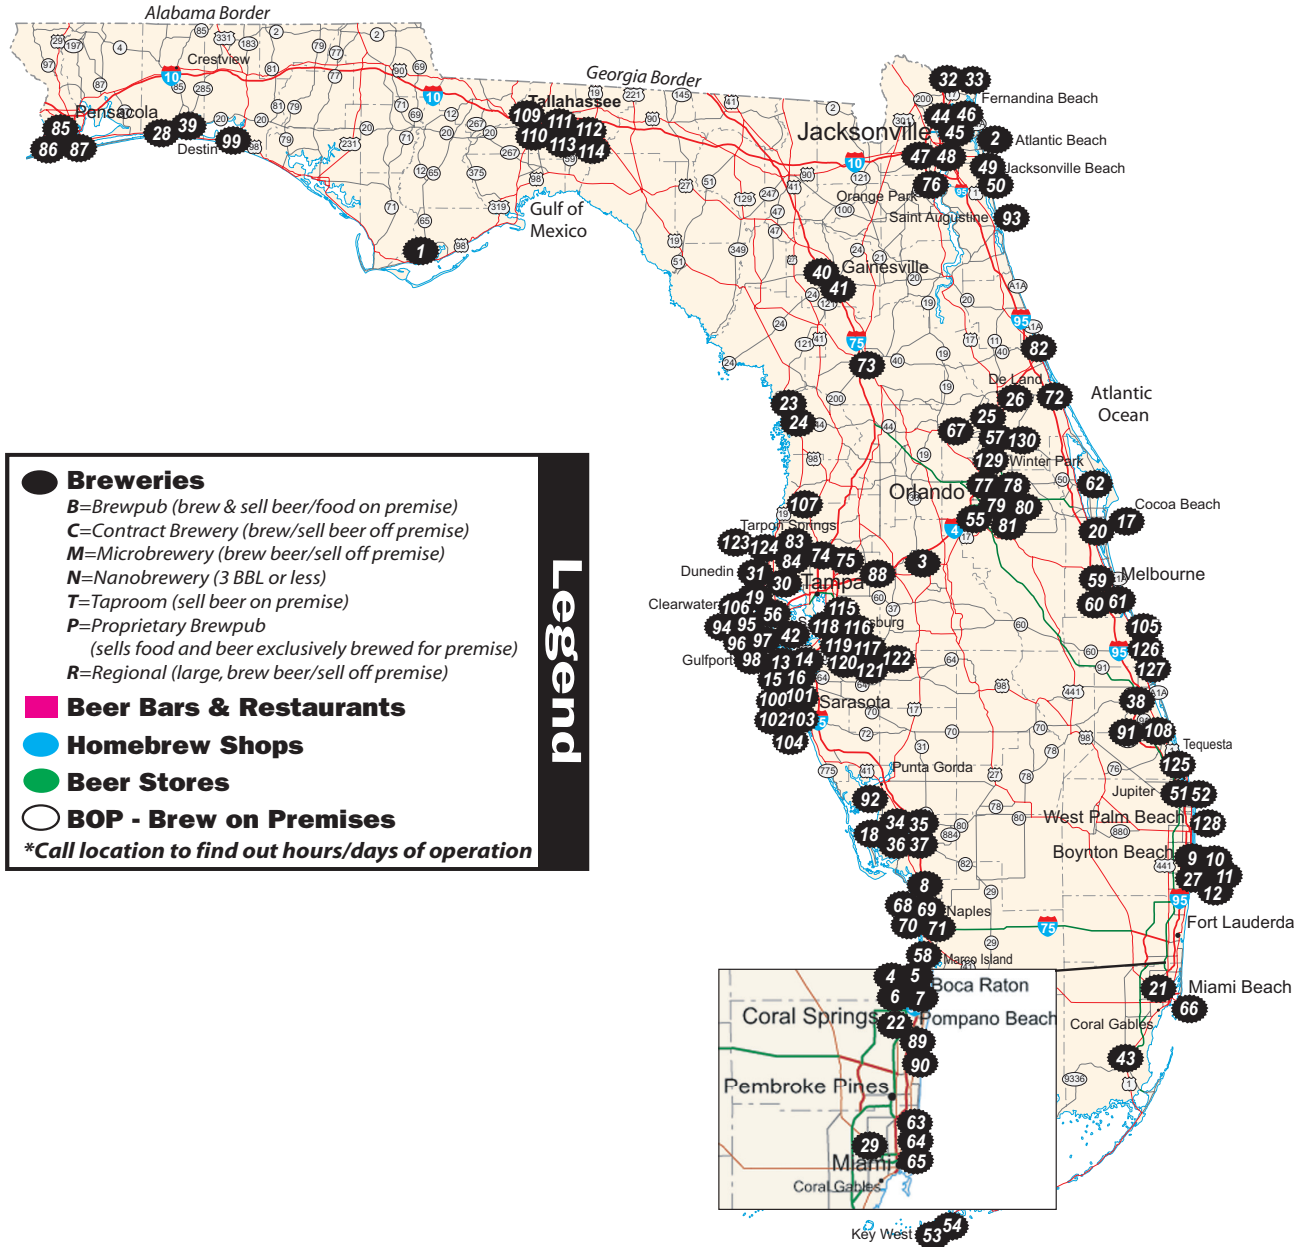

Last Updated on 6/7/18

Notes:

For Sponsorship opportunities call 1-800-474-7291 today!

www.goodbeermaps.com 1-800-474-7291

BREWERIES

During your travels, don't forget to pack your beer guide and a designated driver.