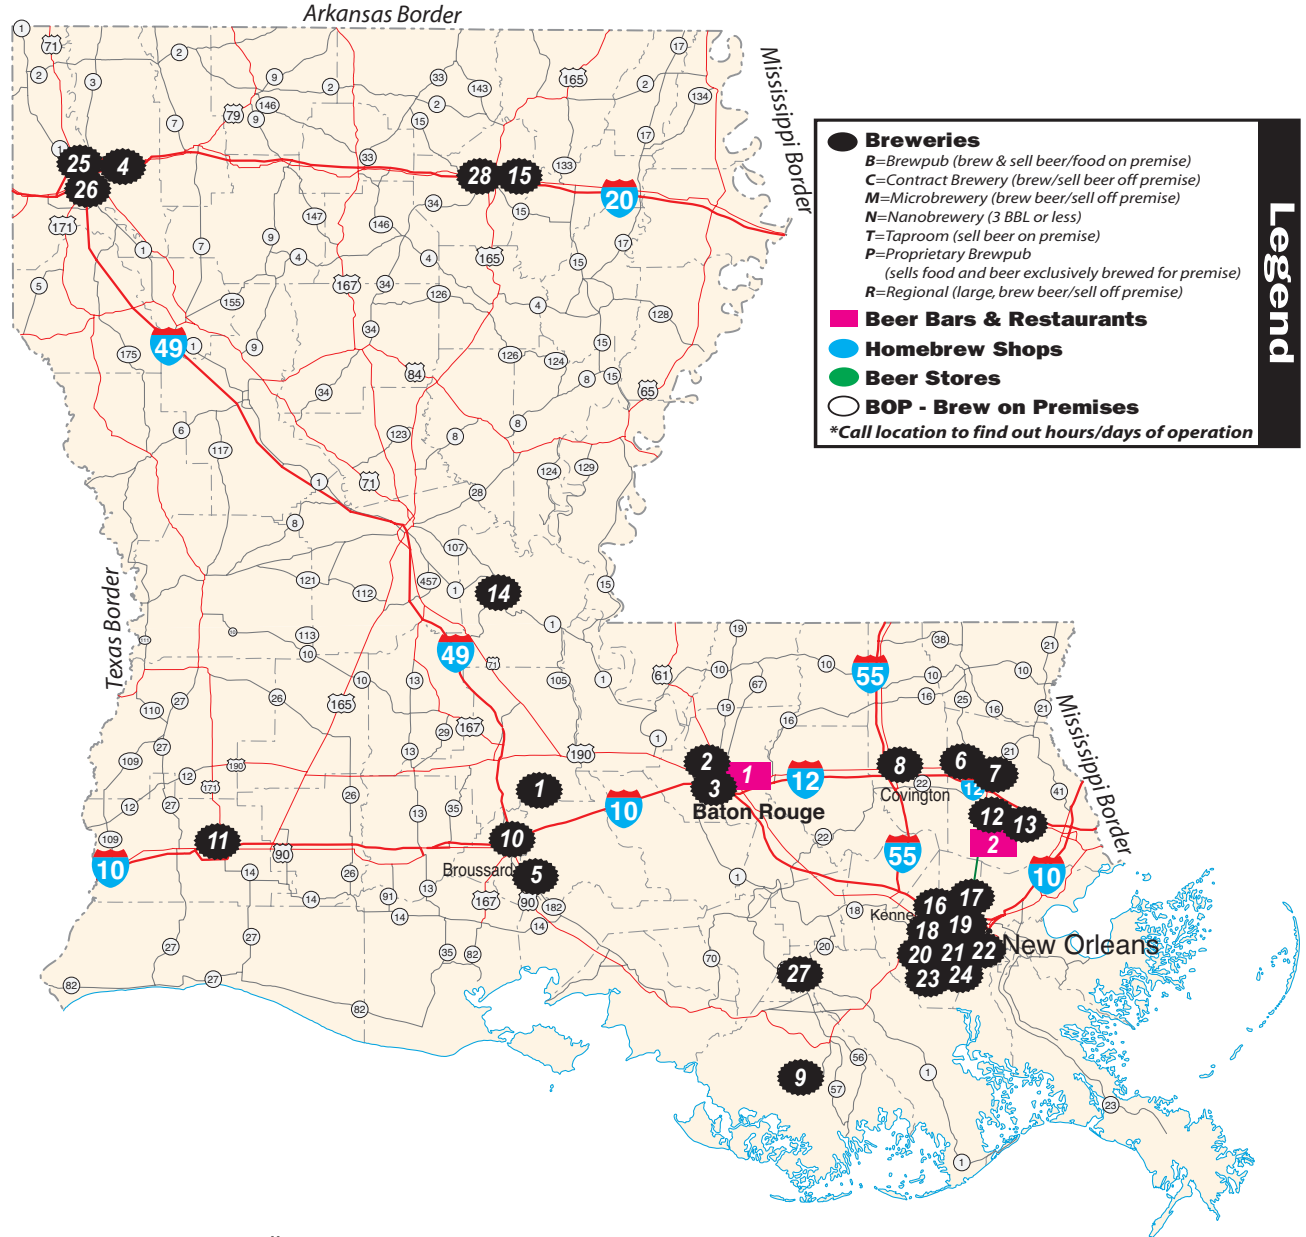

Last Updated on 6/7/18

Notes:

Horizontal lines for notes

For Sponsorship opportunities call 1-800-474-7291 today!

www.goodbeermaps.com 1-800-474-7291

Legend

BREWING BREWERIES

- 1. Bayou Teche M/T Arnaudville
- 2. Southern Craft Brewing M Baton Rouge
- 3. Tin Roof Brewing M/T Baton Rouge
- 4. Flying Heart M/T Bossier City
- 5. Parish Brewing M/T Broussard
- 6. Abita Brewing M/T Covington
- 7. Covington Brewhouse M/T Covington
- 8. Gnarly Barley M Hammond
- 9. Spigots Brewpub B Houma
- 10. Cajun Brewing M Lafayette
- 11. Crying Eagle M/T Lake Charles
- 12. Chafunkta Brewing N Mandeville
- 13. Old Rail Brewing B Mandeville
639 Girod St (985) 612-1828
- 14. Broken Wheel B Marksville
- 15. Flying Tiger Brewing M/T Monroe
- 16. Brieux Carre M/T New Orleans
- 17. Courtyard Brewery N/T New Orleans
- 18. Crescent City B New Orleans
- 19. Gordon Biersch B New Orleans
- 20. NOLA Brewing M/T New Orleans
- 21. Parleaux Beer Lab M/T New Orleans
- 22. Second Line Brewing M/T New Orleans
- 23. Urban South Brewing M/T New Orleans
- 24. Wayward Owl Brewing LLC M/T New Orleans
- 25. Great Raft Brewing M/T Shreveport
- 26. Red River Brewing M/T Shreveport
- 27. Mudbug Brewery M/T Thibodaux
- 28. Ouachita Brewing M West Monroe

FINE BARS

- 1. BJ's Restaurant & Brewhouse Baton Rouge
6401 Bluebonnet Blvd (225)766-4300
- 2. The Barley Oak Mandeville
2101 Lakeshore Dr (985) 727-7420

Beer Notes:

During your travels, don't forget to pack your beer guide and a designated driver.

■ Beer Bars & Restaurants

● Homebrew Shops

● Beer Stores

○ BOP - Brew on Premises
*Call location to find out hours/days of operation