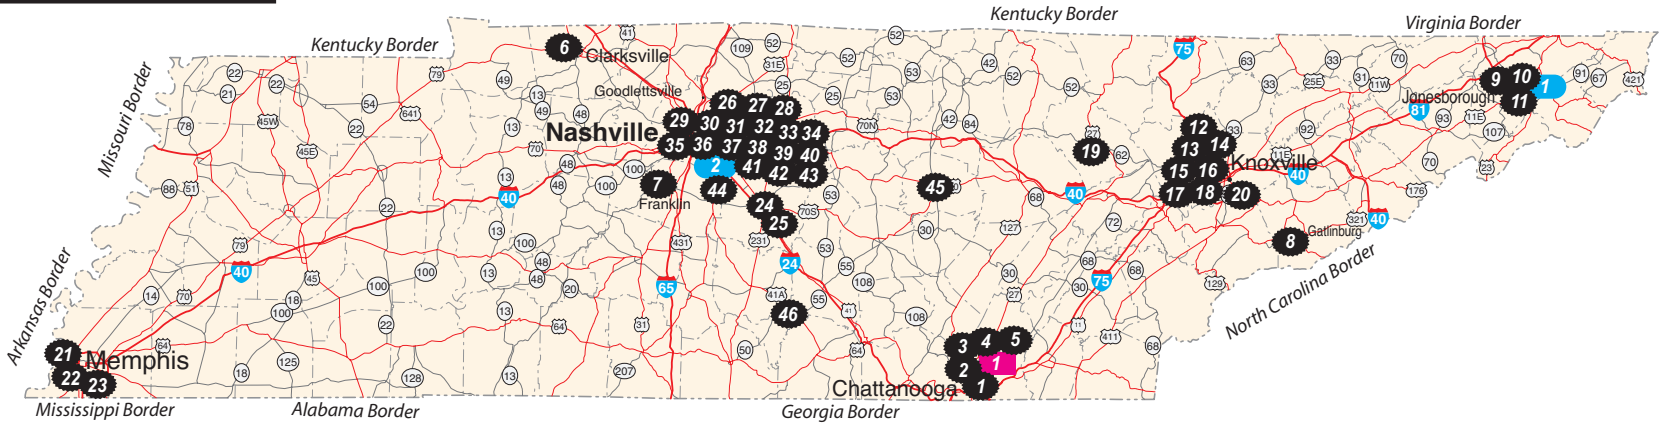

Last Updated on 6/7/18

Notes:

Horizontal lines for taking notes.

More Beer Notes:

Horizontal lines for more beer notes.

Legend

- Breweries**
 - B=Brewpub (brew & sell beer/food on premise)
 - C=Contract Brewery (brew/sell beer off premise)
 - M=Microbrewery (brew beer/sell off premise)
 - N=Nanobrewery (3 BBL or less)
 - T=Taproom (sell beer on premise)
 - P=Proprietary Brewpub (sells food and beer exclusively brewed for premise)
 - R=Regional (large, brew beer/sell off premise)
- Beer Bars & Restaurants**
- Homebrew Shops**
- Beer Stores**
- BOP - Brew on Premises**

44. Mill Creek Brewing **M/T** Nolensville
45. Calfkiller Brewery **M** Sparta
46. Ole Shed Brewing **M** Tullahoma

FINE BARS

1. *Hair of the Dog Pub* Chattanooga
334 Market St (423) 265-4615
www.hairofthedogpub.net

HOME BREW SHOPS

1. *The Edisonian Brew Shop* Johnson City
236 E Main St (423) 930-0282
2. *All Seasons Grndg&Brwg Supply* Nashville
924 8th Ave S (615) 214-5465
www.allseasonsnashville.com

Beer Notes:

During your travels, don't forget to pack your beer guide and a designated driver.