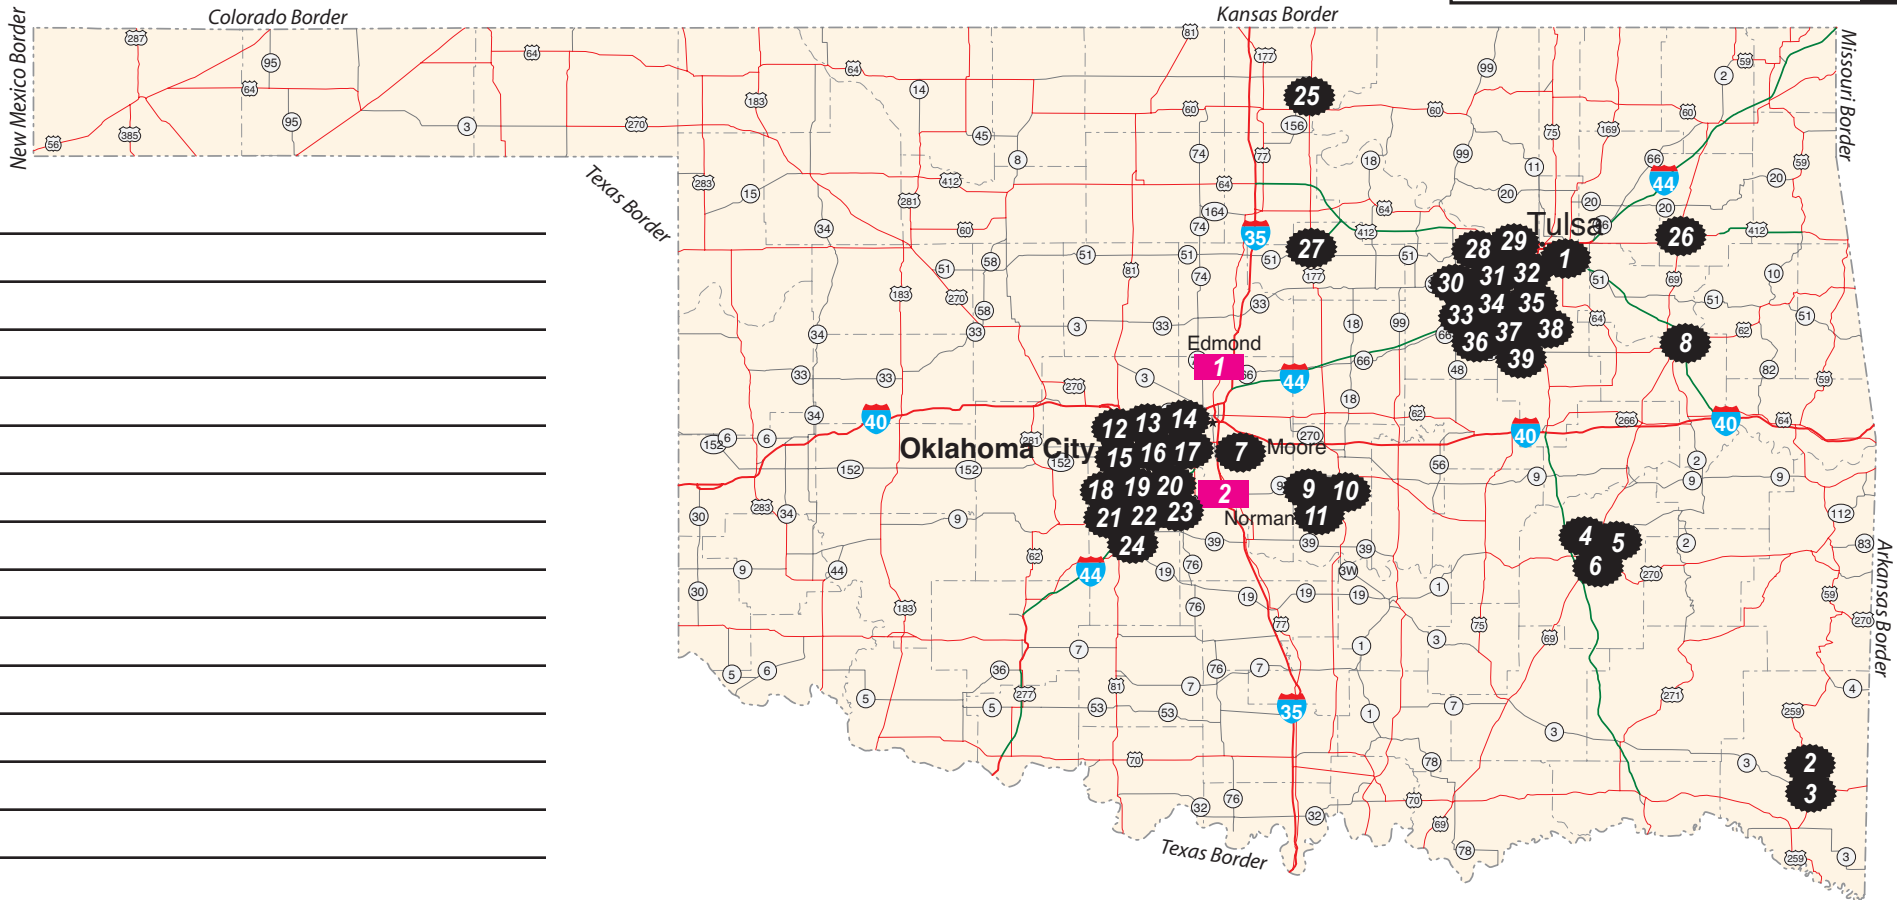

Notes:

For Sponsorship opportunities call 1-800-474-7291 today!

www.goodbeermaps.com
1-800-474-7291