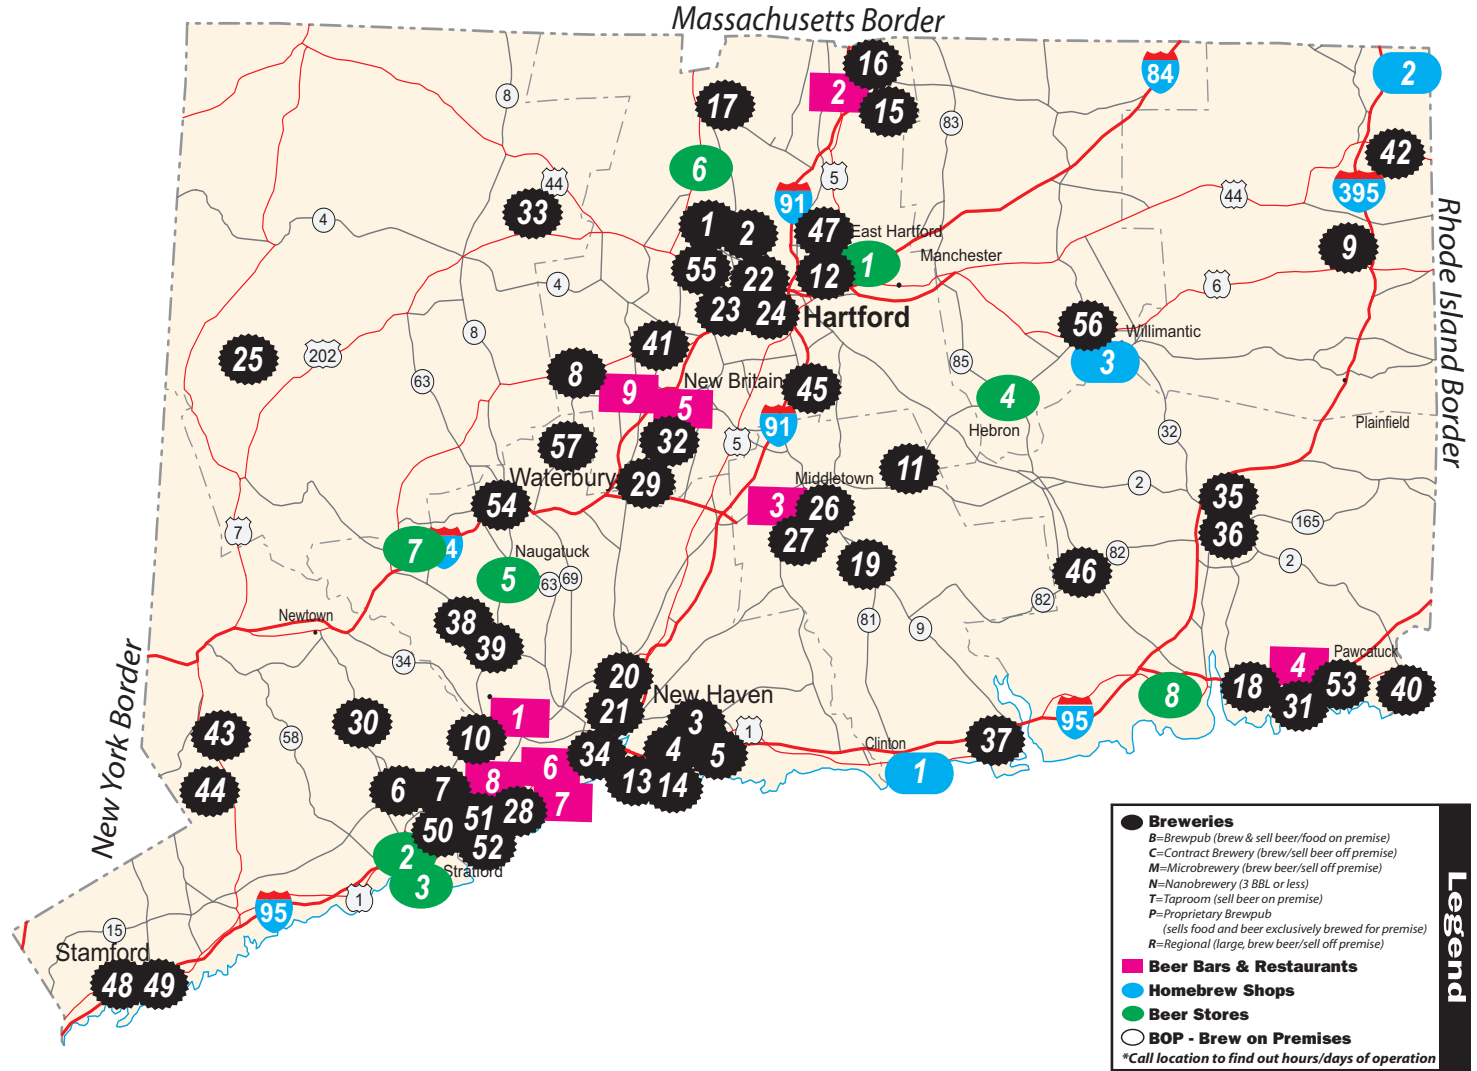

Connecticut

Notes:

For Sponsorship opportunities call 1-800-474-7291 today!

www.goodbeermaps.com
1-800-474-7291