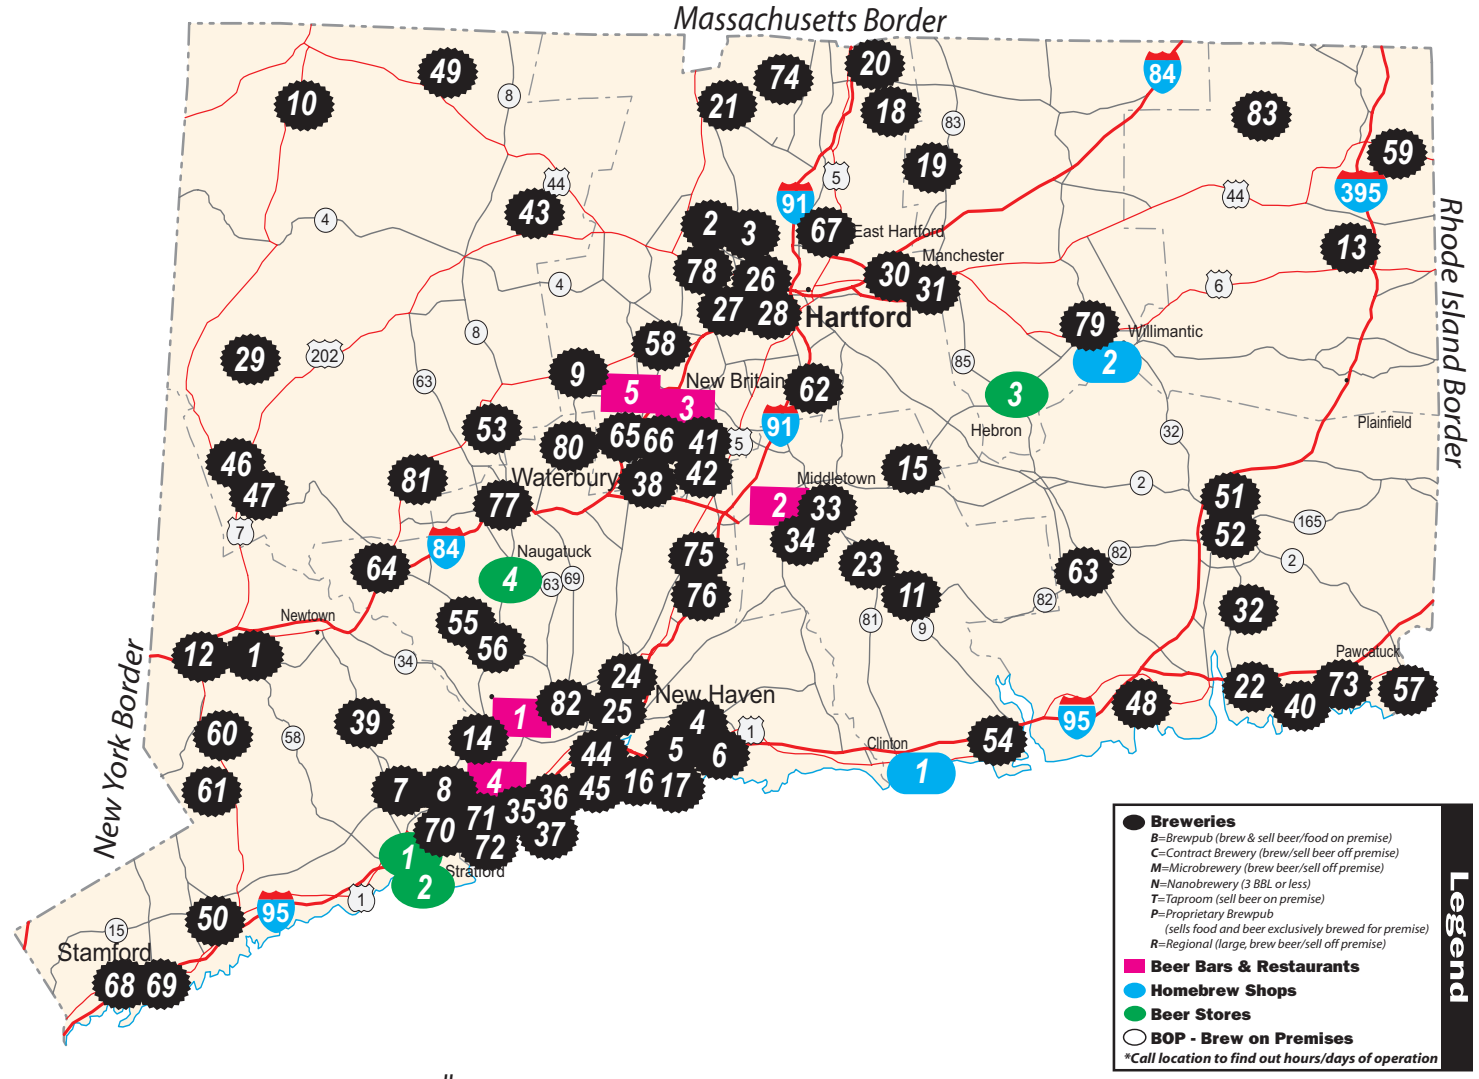

Connecticut

Notes:

For Sponsorship opportunities
call 1-508-308-7889 today!

www.goodbeermaps.com
1-508-308-7889