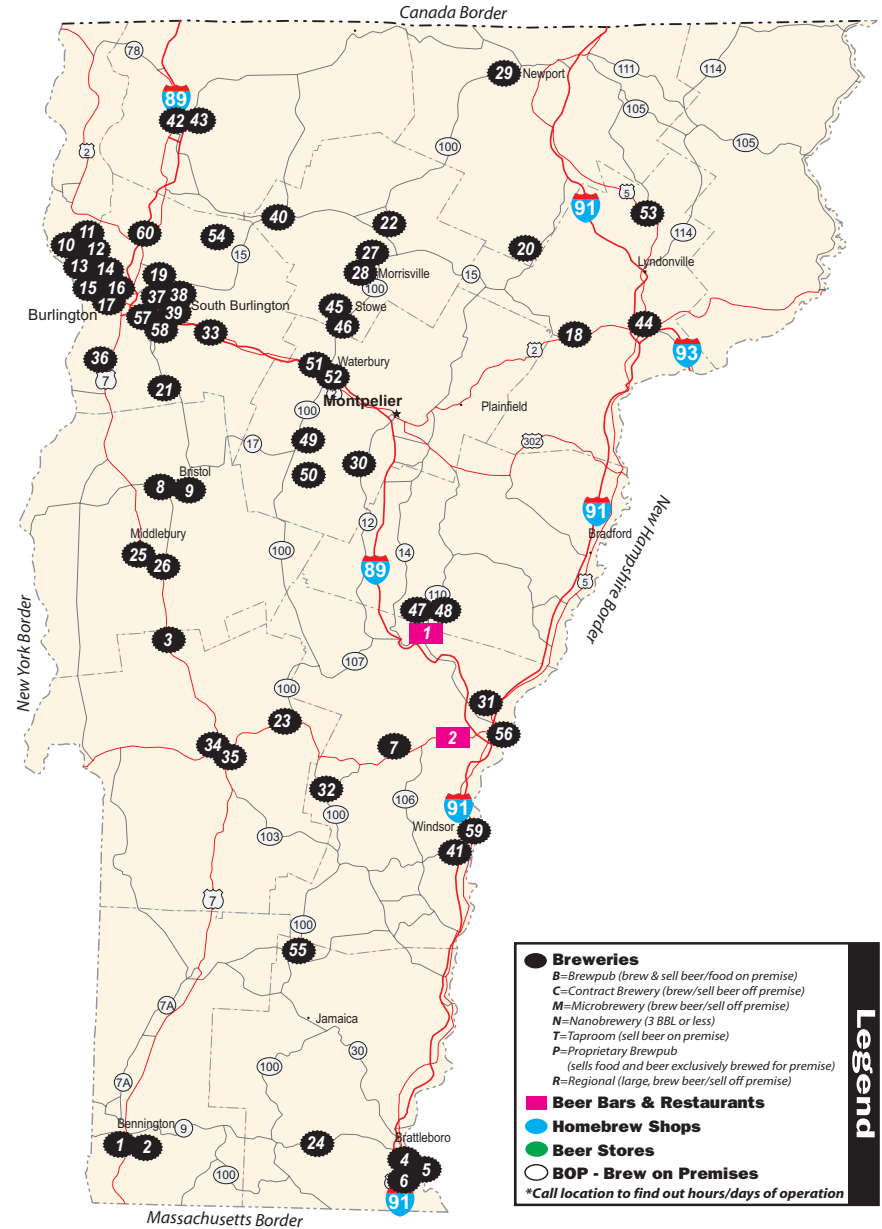

# Vermont

Notes:

---

---

---

---

---

---

**Legend**

- Breweries**
  - B=Brewpub (brew & sell beer/food on premise)
  - C=Contract Brewery (brew/sell beer off premise)
  - M=Microbrewery (brew beer/sell off premise)
  - N=Nanobrewery (3 BBL or less)
  - T=Taproom (sell beer on premise)
  - P=Proprietary Brewpub (sells food and beer exclusively brewed for premise)
  - R=Regional (large, brew beer/sell off premise)
- Beer Bars & Restaurants**
- Homebrew Shops**
- Beer Stores**
- BOP - Brew on Premises**

## Vermont

**Beer Bars & Restaurants**

**Homebrew Shops**

**Beer Stores**

**BOP - Brew on Premises**

*\*Call location to find out hours/days of operation*

**Legend**