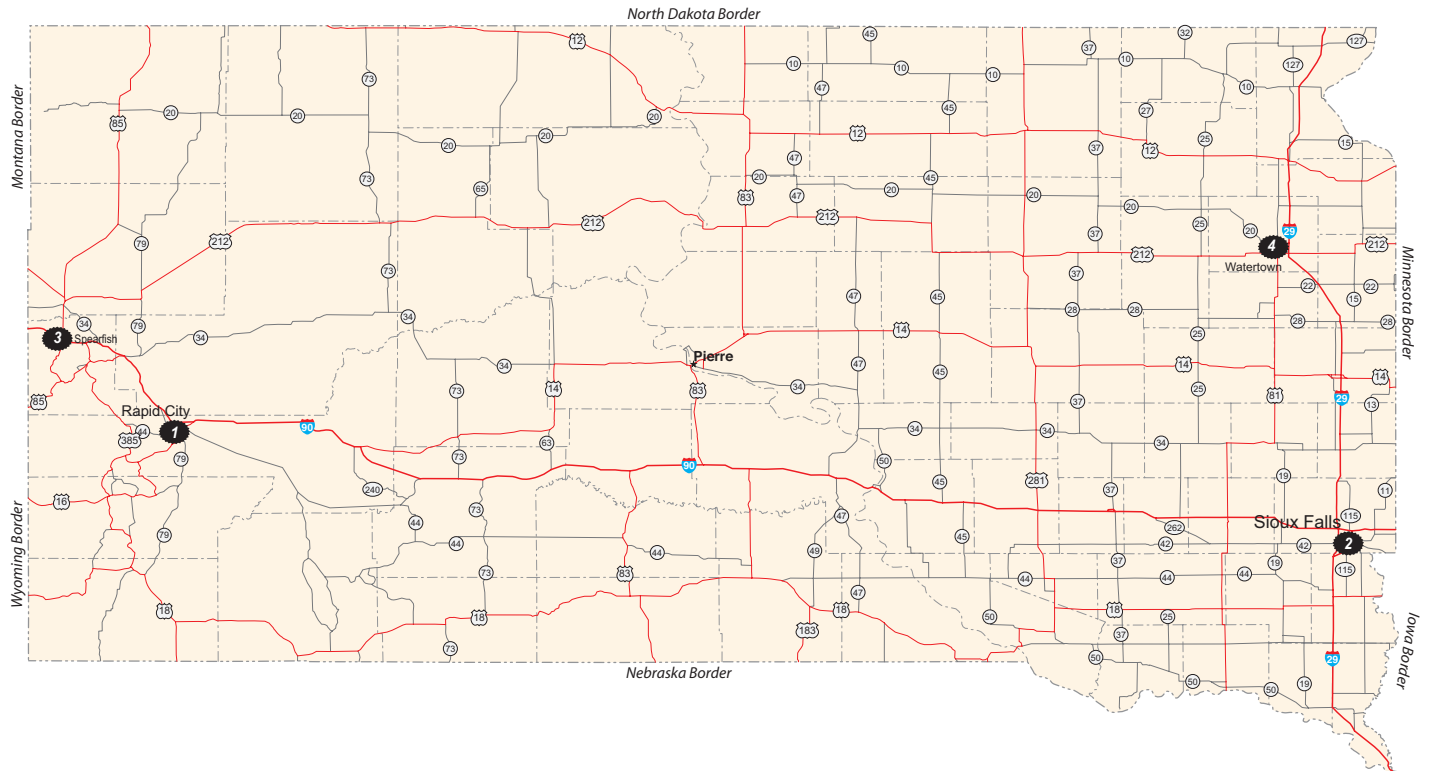

# South Dakota

**Notes:**

---

---

---

---

---

---

---

**Legend**

- Breweries**
  - B=Brewpub (brew & sell beer/food on premise)*
  - P=Proprietary Brewpub (sells food and beer exclusively brewed for premise)*
  - M=Microbrewery (brew beer/sell off premise)*
  - R=Regional (large, brew beer/sell off premise)*
  - C=Contract Brewery (brew/sell beer off premise)*
- Beer Bars & Restaurants**
- Homebrew Shops**
- Beer Stores**
- BOP - Brew on Premises**

# More Good Beer Maps

## South Dakota